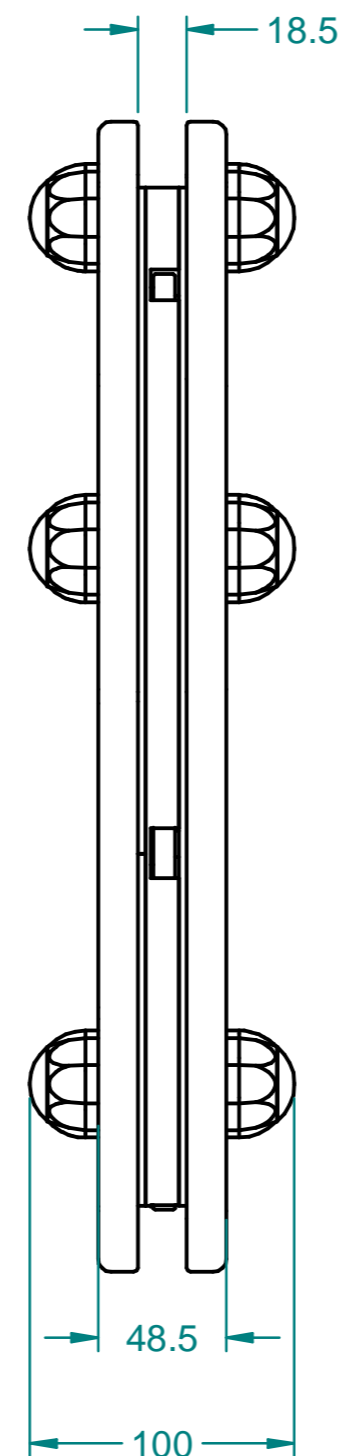

FISPMAZEIN - Spin Maze Insert - (REV C - 15) - 2D

Spitfire Road, Old Sarum, Salisbury			
Wiltshire, SP4 6GB, UK			
Tel: +44 (0)1722 349 793			
www.fahr-industries.com			
<small>This document, including the copyright therein, is the property of Fahr Industries Ltd and may not be utilised for any purpose or reproduced, or transmitted to any third party without prior written consent.</small>			
	All Dimensions in mm	1 of 1	Not To Scale
Title	FISPMAZEIN - Spin Maze Insert - (REV C - 15) - 2D		
Drw By	Jake Windle	Date	01/06/22