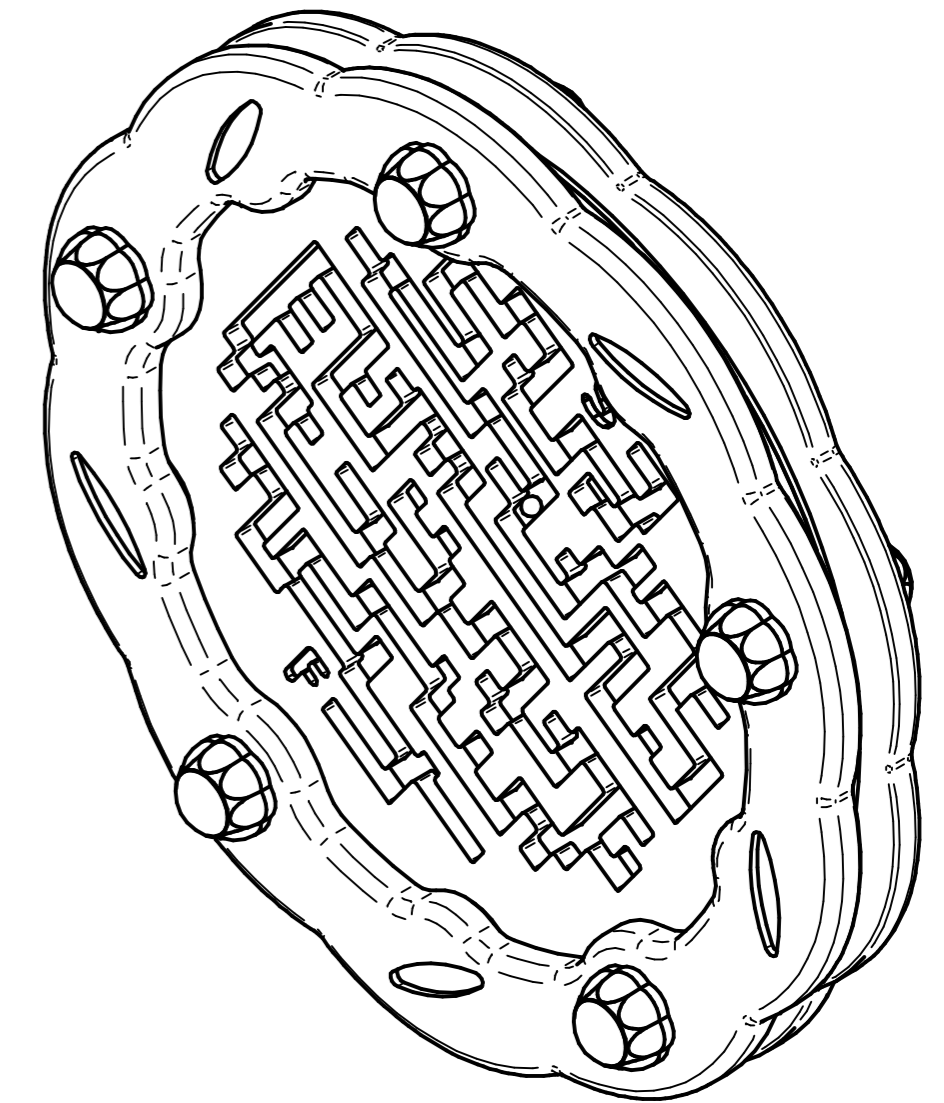

FISPMAZEIN - Spin Maze Insert - (REV C - 15) - 2D

Spitfire Road, Old Sarum, Salisbury			
Wiltshire, SP4 6GB, UK			
Tel: +44 (0)1722 349 793			
www.fahr-industries.com			
<small>This document, including the copyright therein, is the property of Fahr Industries Ltd and may not be utilised for any purpose or reproduced, or transmitted to any third party without prior written consent.</small>			
	All Dimensions in mm	1 of 1	Not To Scale
Title	FISPMAZEIN - Spin Maze Insert - (REV C - 15) - 2D		
Drw By	Jake Windle	Date	01/06/22