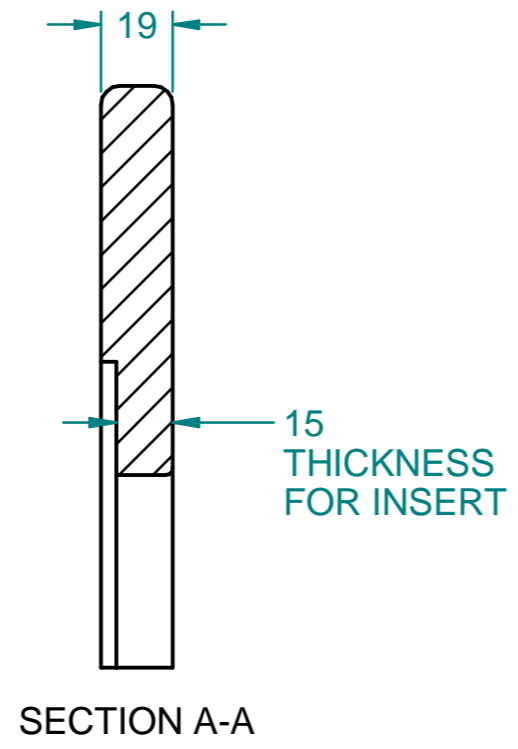

FISPMAZEIN - Spin Maze Insert - (REV C - 15) - 2D

Spitfire Road, Old Sarum, Salisbury			
Wiltshire, SP4 6GB, UK			
Tel: +44 (0)1722 349 793			
www.fahr-industries.com			
<small>This document, including the copyright therein, is the property of Fahr Industries Ltd and may not be utilised for any purpose or reproduced, or transmitted to any third party without prior written consent.</small>			
	All Dimensions in mm	1 of 1	Not To Scale
Title	FISPMAZEIN - Spin Maze Insert - (REV C - 15) - 2D		
Drw By	Jake Windle	Date	01/06/22