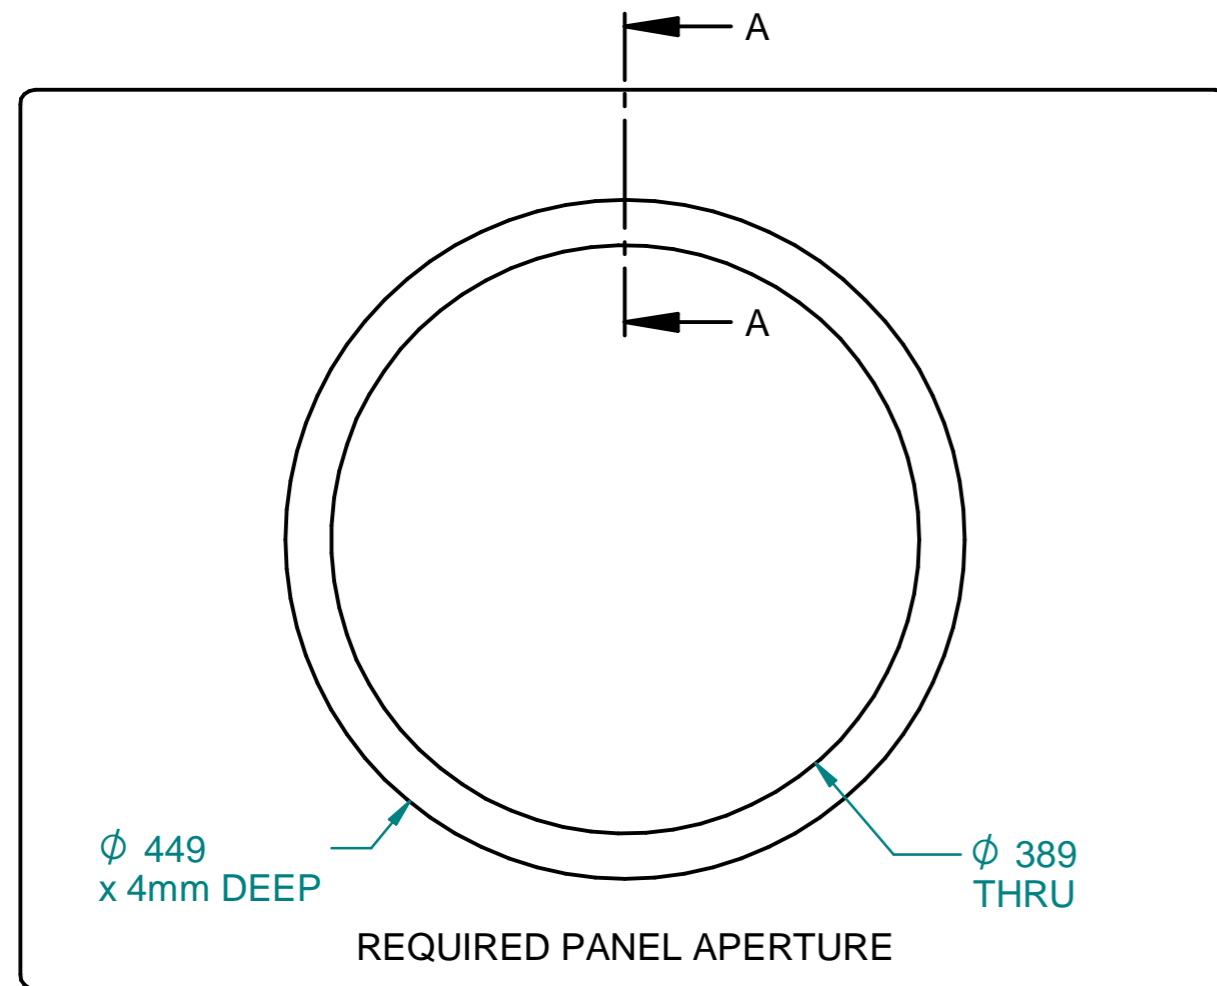

FISPMAZEIN - Spin Maze Insert - (REV C - 15) - 2D

Spitfire Road, Old Sarum, Salisbury			
Wiltshire, SP4 6GB, UK			
Tel: +44 (0)1722 349 793			
www.fahr-industries.com			
<small>This document, including the copyright therein, is the property of Fahr Industries Ltd and may not be utilised for any purpose or reproduced, or transmitted to any third party without prior written consent.</small>			
	All Dimensions in mm	1 of 1	Not To Scale
Title	FISPMAZEIN - Spin Maze Insert - (REV C - 15) - 2D		
Drw By	Jake Windle	Date	01/06/22