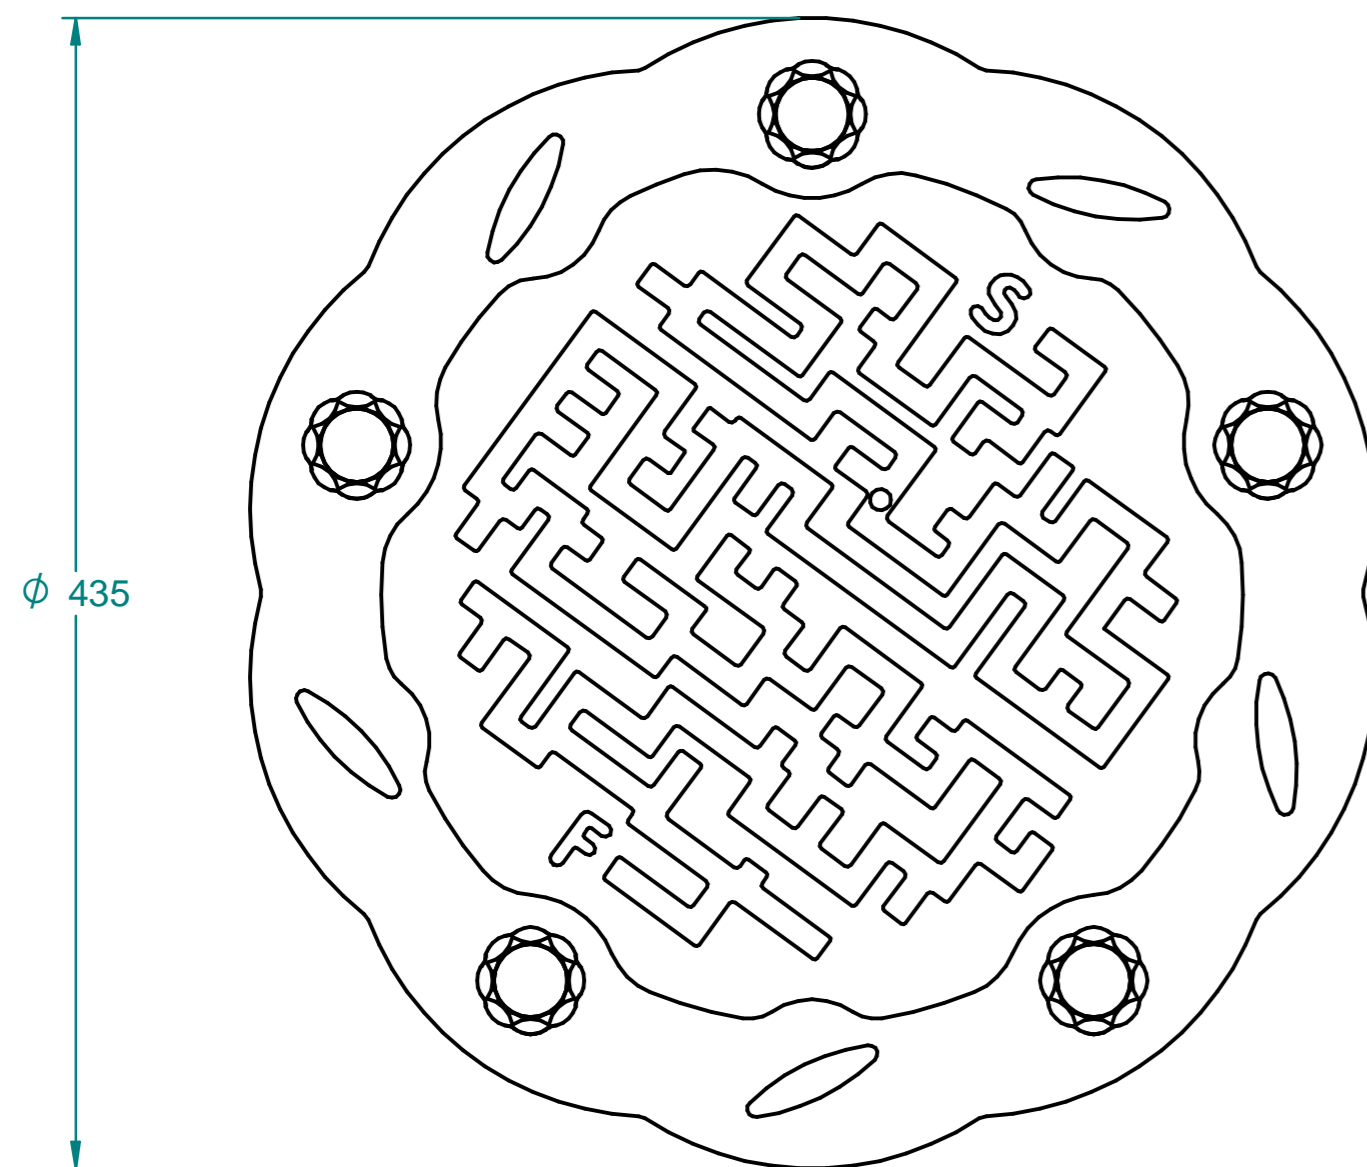

FISPMAZEIN - Spin Maze Insert - (REV C - 15) - 2D

Spitfire Road, Old Sarum, Salisbury			
Wiltshire, SP4 6GB, UK			
Tel: +44 (0)1722 349 793			
www.fahr-industries.com			
<small>This document, including the copyright therein, is the property of Fahr Industries Ltd and may not be utilised for any purpose or reproduced, or transmitted to any third party without prior written consent.</small>			
	All Dimensions in mm	1 of 1	Not To Scale
Title	FISPMAZEIN - Spin Maze Insert - (REV C - 15) - 2D		
Drw By	Jake Windle	Date	01/06/22